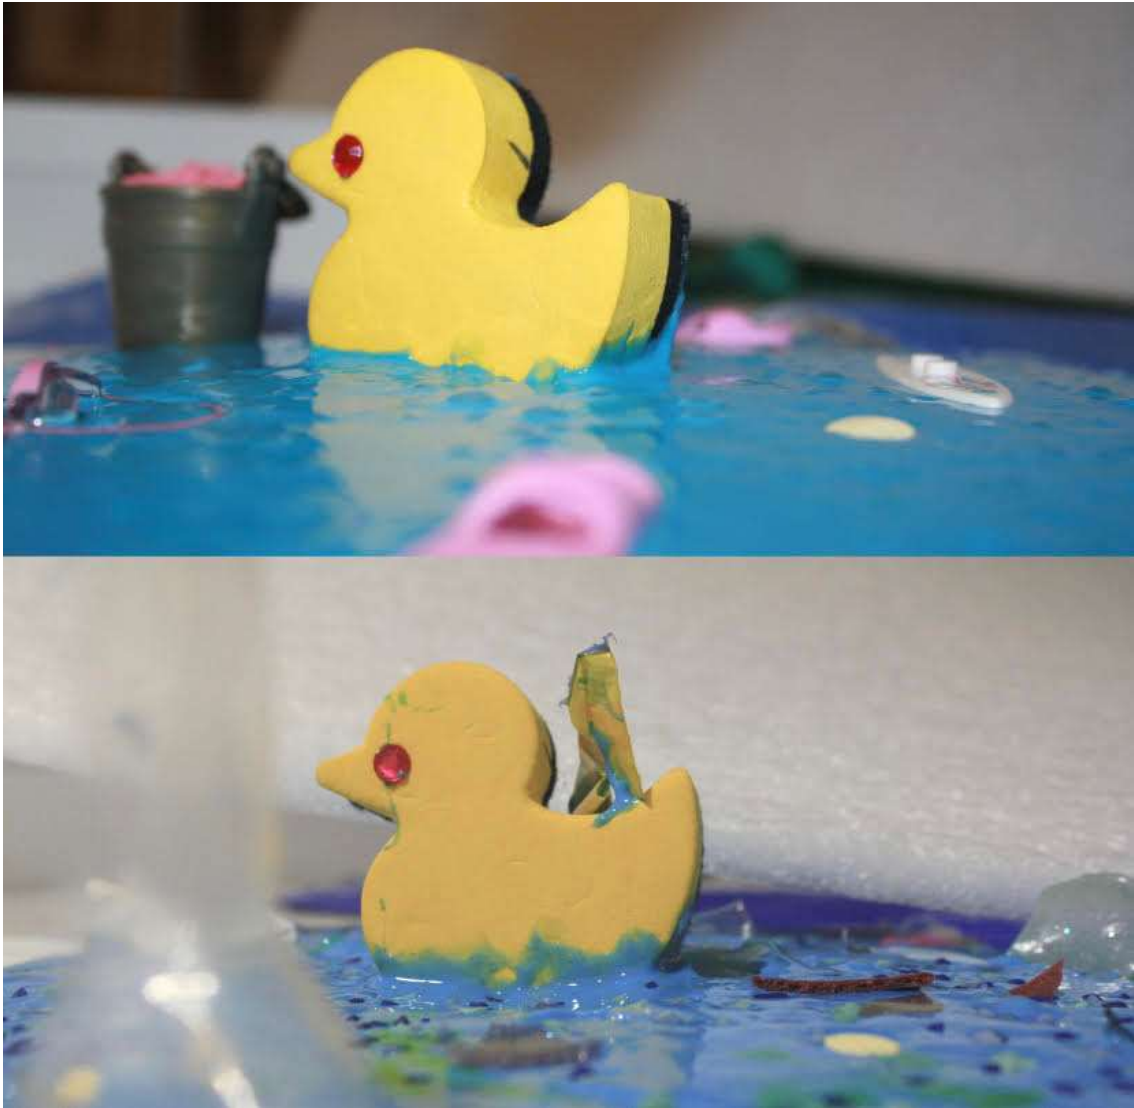

Name: Shanaiya and Bella

Title: A Plastic Ocean

Caption:

These are our before and after pictures of the challenge our oceans face. The slime we made represents the sea. The duck symbolizes the sea life that is affected by our harmful litter, and the fact that there is only one duck represents that our waste will kill off the animals. The dried slime portrays litter and rubbish. The plastic on the camera lens shows an ocean dominated by plastic. The message we are sending is that if we do not stop litter going into our ocean this is what it will look like in approximately 12 years.